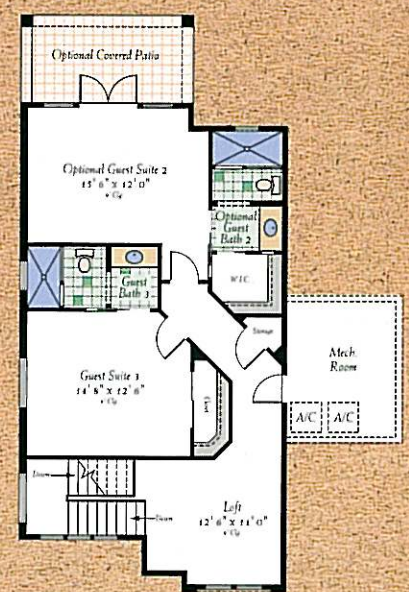

STANDARD SECOND FLOOR

OPTIONAL SECOND FLOOR

VILLA MILANO

Living	2,900 Sq. Ft.
2nd Floor Living	650 Sq. Ft.
Optional 4th Suite	270 Sq. Ft.
Total Living	3,820 Sq. Ft.
Veranda	137 Sq. Ft.
Garage	540 Sq. Ft.
Entry	40 Sq. Ft.
Total	4,837 Sq. Ft.

3 BEDROOM PLUS LIBRARY,
3 1/2 BATHS, FAMILY ROOM,
2 CAR GARAGE AND OPTIONAL
4TH GUEST SUITE