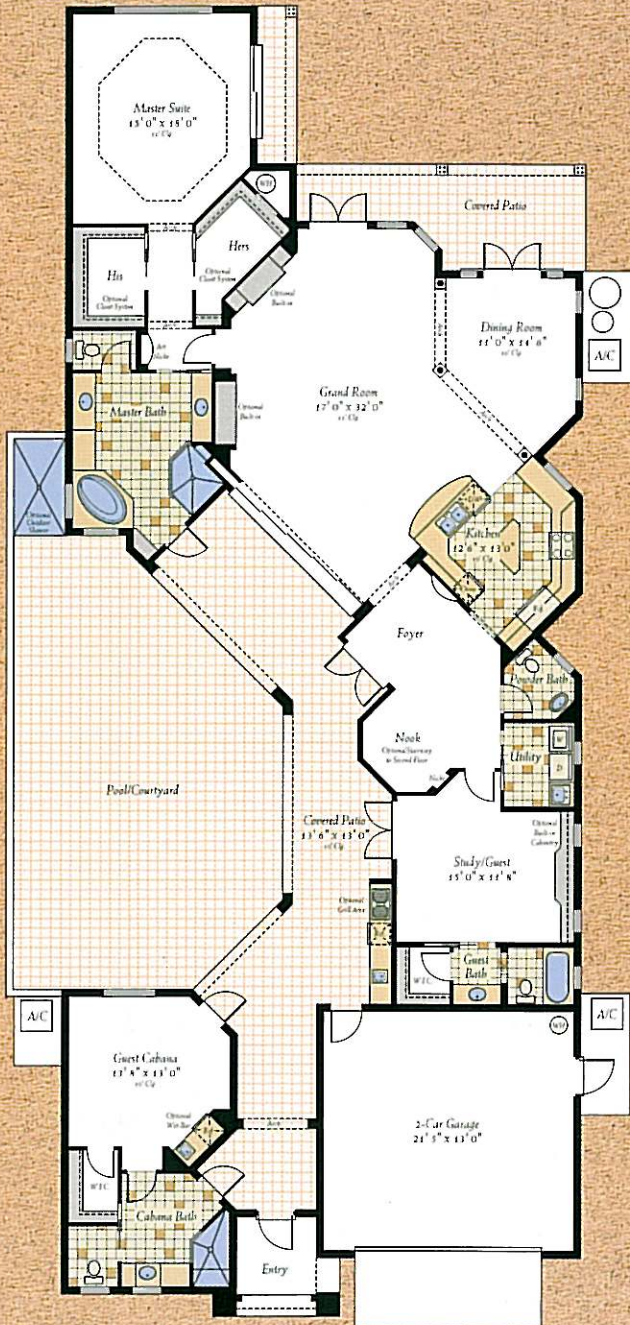

## VILLA CASTILLO

Lower Floor	2,242 Sq. Ft.
Optional Upper Floor	710 Sq. Ft.
Guest Cabana	381 Sq. Ft.
Total Living	3,333 Sq. Ft.
Rear Veranda	232 Sq. Ft.
Garage	505 Sq. Ft.
Courtyard	613 Sq. Ft.
Entry	70 Sq. Ft.
<b>Total</b>	<b>4,753 Sq. Ft.</b>

3 BEDROOMS, 3 1/2 BATHS,  
GRAND ROOM, DINING ROOM,  
GUEST CABANA, LOFT  
AND 2-CAR GARAGE

W/SECOND FLOOR  
OPTION, 4 BEDROOMS,  
4 1/2 BATHS, ETC...