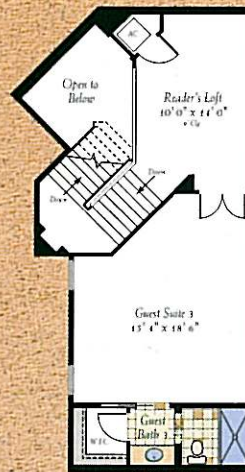

## VILLA CASTILLO

Lower Floor	2,242 Sq. Ft.
Optional Upper Floor	710 Sq. Ft.
Guest Cabana	381 Sq. Ft.
Total Living	3,333 Sq. Ft.
Rear Veranda	232 Sq. Ft.
Garage	505 Sq. Ft.
Courtyard	613 Sq. Ft.
Entry	70 Sq. Ft.
<b>Total</b>	<b>4,753 Sq. Ft.</b>

3 BEDROOMS, 3 1/2 BATHS,  
GRAND ROOM, DINING ROOM,  
GUEST CABANA, LOFT  
AND 2-CAR GARAGE

W/SECOND FLOOR  
OPTION, 4 BEDROOMS,  
4 1/2 BATHS, ETC...