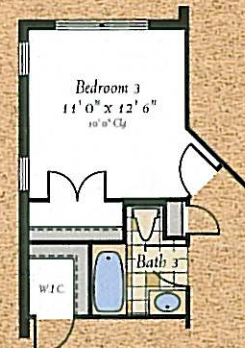

SOTHEBY

Living	2,060 Sq. Ft.
Lanai	233 Sq. Ft.
Garage	497 Sq. Ft.
Total	2,790 Sq. Ft.

**2 BEDROOMS, 3 BATHS,
MORNING ROOM, DEN
AND 2 CAR GARAGE**

**OPTIONAL
BEDROOM 3**

**OPTIONAL
WET BAR**