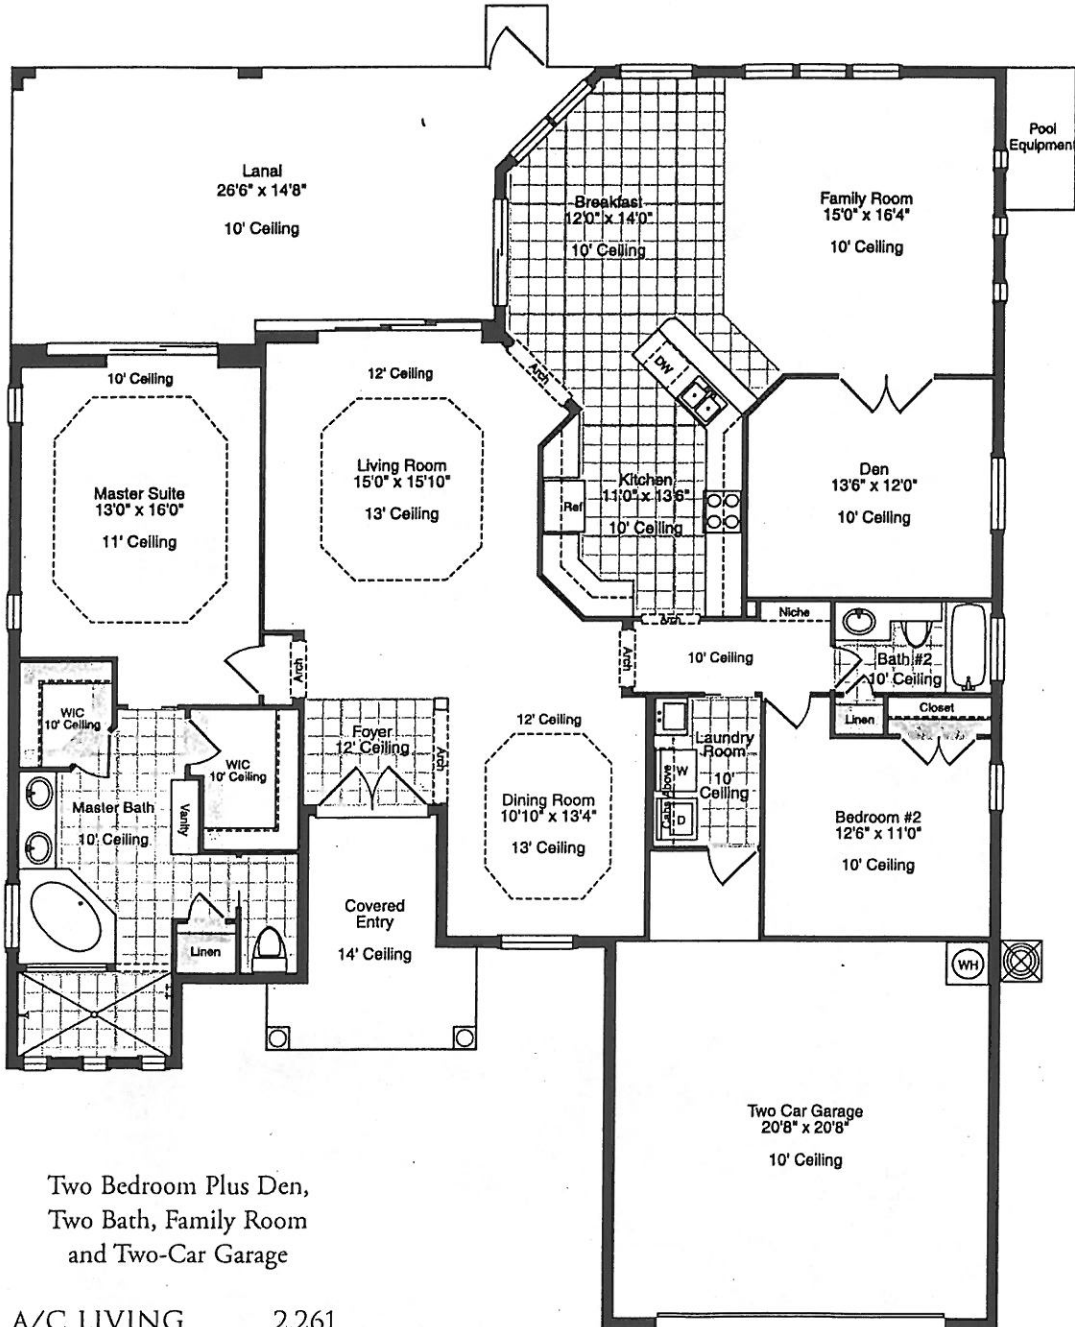

PLUMBAGO POINTE & BAYCREST NEWBURY

Two Bedroom Plus Den,
Two Bath, Family Room
and Two-Car Garage

A/C LIVING	2,261
LANAI	420
ENTRY	113
GARAGE	497
TOTAL	3,219