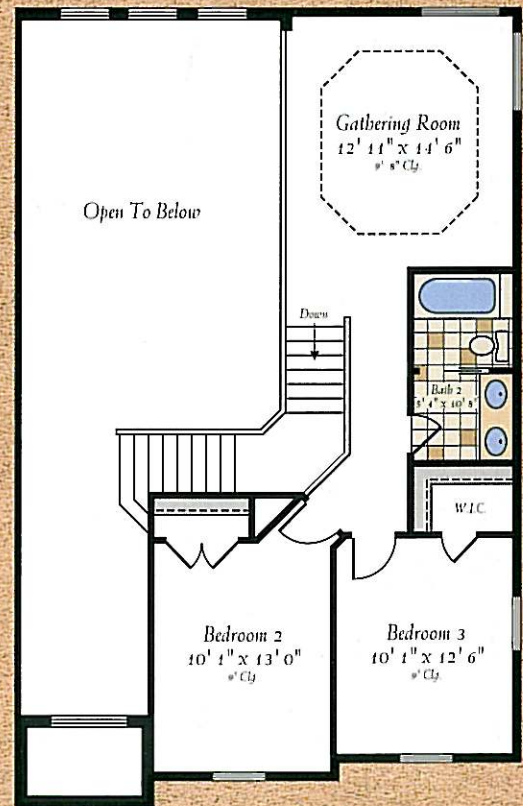

KINGFISHER

Living	2,453 Sq. Ft.
Lanai	189 Sq. Ft.
Garage	477 Sq. Ft.
Entry	34 Sq. Ft.
Total	3,150 Sq. Ft.

3 BEDROOMS, 2 1/2 BATHS,
DEN AND GATHERING ROOM

SECOND FLOOR