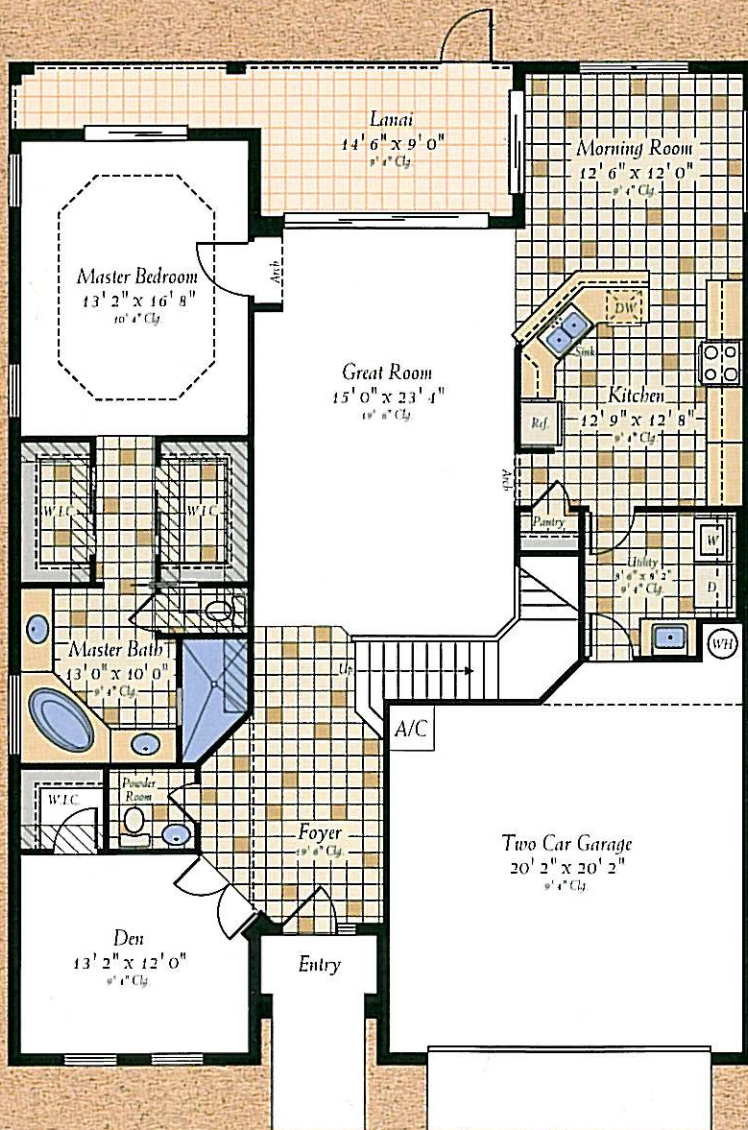

KINGFISHER

Living	2,453 Sq. Ft.
Lanai	189 Sq. Ft.
Garage	477 Sq. Ft.
Entry	34 Sq. Ft.
Total	3,150 Sq. Ft.

3 BEDROOMS, 2 1/2 BATHS,
DEN AND GATHERING ROOM

SECOND FLOOR