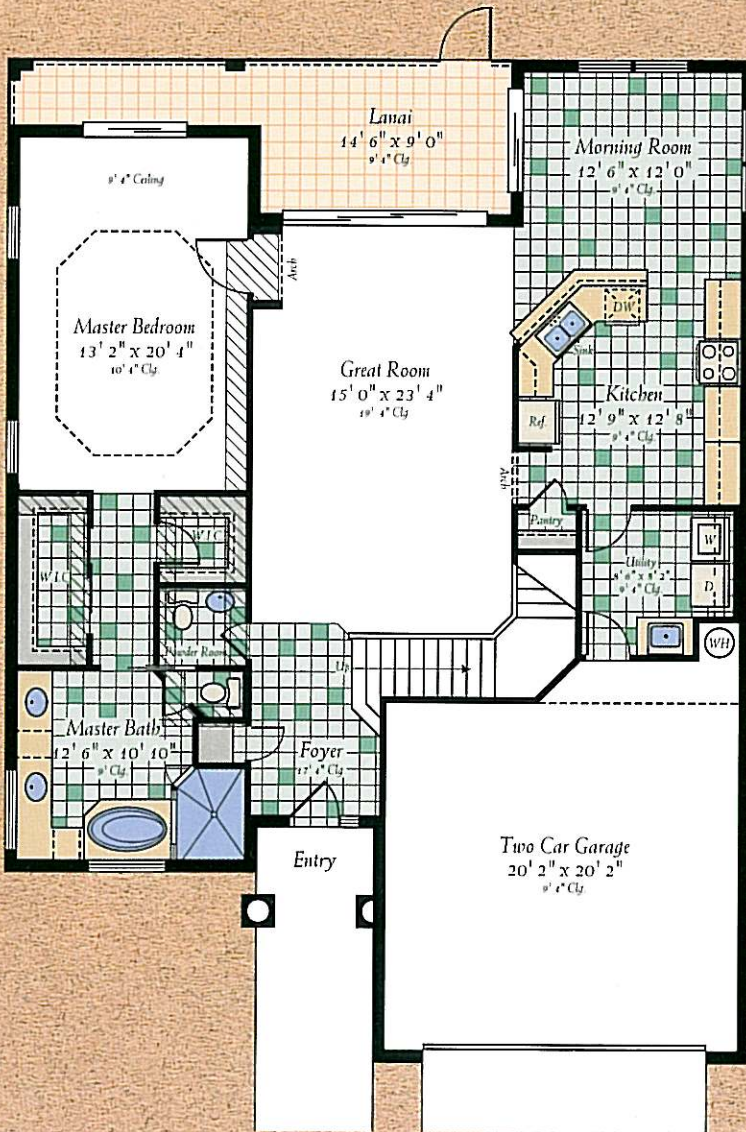

EGRET

Living	2,255 Sq. Ft.
Lanai	189 Sq. Ft.
Garage	480 Sq. Ft.
Entry	26 Sq. Ft.
Total	2,950 Sq. Ft.

3 BEDROOMS, 2 1/2 BATHS,
GATHERING ROOM

SECOND FLOOR