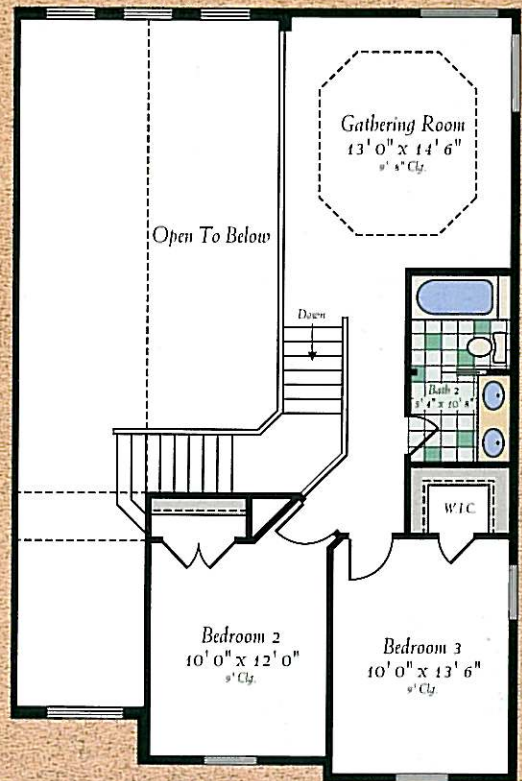

EGRET

Living	2,255 Sq. Ft.
Lanai	189 Sq. Ft.
Garage	480 Sq. Ft.
Entry	26 Sq. Ft.
Total	2,950 Sq. Ft.

3 BEDROOMS, 2 1/2 BATHS,
GATHERING ROOM

SECOND FLOOR